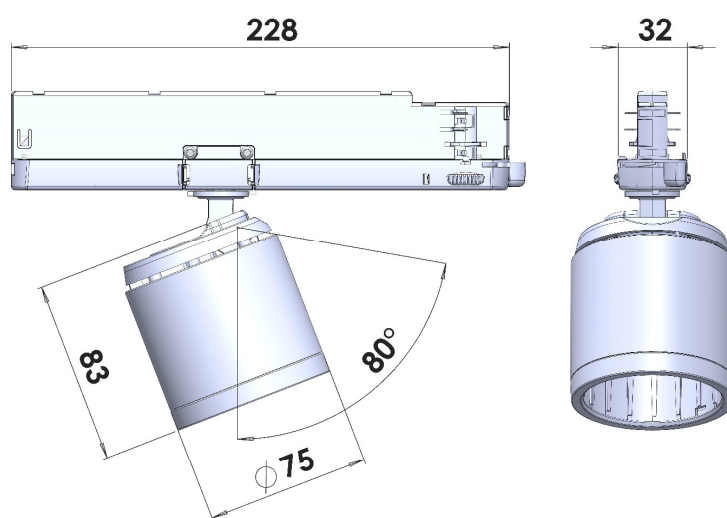

GA-016 CASA

Input Power	LED-Module *Citizen 6-Gen	Color Consistency	Installation Type	Material	Warranty	Beam Angles	Luminaire Color
220 – 240V	CRI 80+ 3000K, 4000K, 5000K CRI 90+ 2700K B.BBL, 3000K B.BBL, 3500K B.BBL, 4000K	2-Step MacAdam	NoA & Most 3-phase Tracks	Powder Painted Die-Cast Aluminum	50 000h Or 5 Years	1206 COB: S 15° NFL 21° FL 32° WFL 46°	White (RAL 9016) Silver (Ca. RAL 9006) Black (RAL 9005)

LED Module: Citizen CLU038-1206 6Gen – COB luminous flux:

Output Current /
Module Wattage /
System Wattage:

700mA / 24W / 27W

750mA / 26W / 29W

CRI 80+ 3 000K	CRI 80+ 4 000K	CRI 80+ 5 000K	CRI 90+ 2 700K Below BBL	CRI 90+ 3 000K Below BBL	CRI 90+ 3 500K Below BBL	CRI 90+ 4 000K
3 450Lm	3 550Lm	3 600Lm	2 700Lm	2 800Lm	2 850Lm	3 000Lm
3 650Lm	3 750Lm	3 800Lm	2 825Lm	2 925Lm	2 975Lm	3 150Lm

IP20

LED Design | Made In Finland

LIVAL