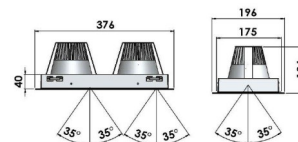

First Duo, version 10B R2 14 81 11 5

There are more versions of **First Duo** available at lival.com

Lightsource	LED
Article Number	10B R2 14 81 11 5
Family Name	First Duo
Luminaire Type	Downlight
Adapter Type	
Mounting Type	Recessed in ceiling
Light Source Product Name	CLU036-1206 3000K CRI80 (1050 mA/TC70)
Control Gear	Standard
Light Distribution	Spot
Wattage	86 W
Luminous Flux	9163 lm
Efficacy (lm/W)	107 lm/W
COB Flux	
Color Temperature	3000 K
Color Rendering Index	Ra 80
Color Of Housing	Silver
IP Rating	20
Lifetime	
Light Source Options	
Color Consistency	
Material	
UGR	0